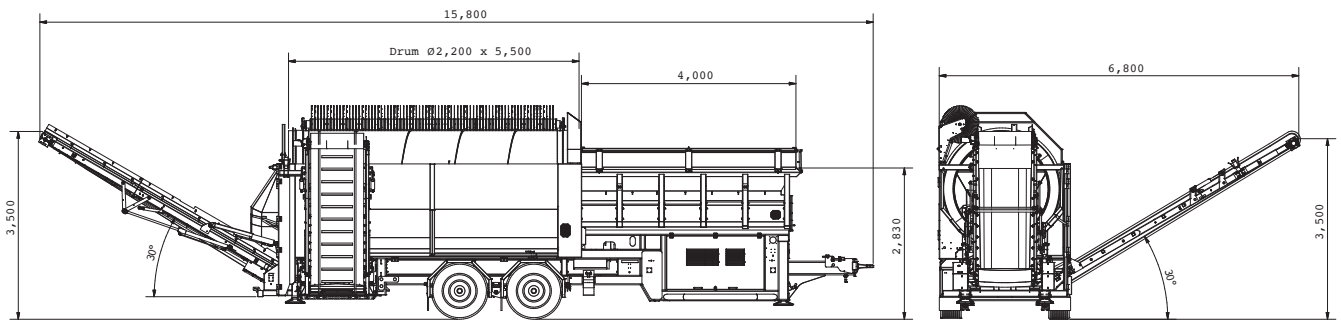

Chassis

Admissible total weight 16,000 kg
 Pintle hitch 40 and 50 mm

Outer dimensions (transport)

Machine length 11,000 mm
 Machine width 2,550 mm
 Machine height 4,000 mm

Hopper

Capacity approx. 6 m³
 Height 2,800 mm
 Width 4,000 mm

Machine length	12,000 mm
Machine width	2,550 mm
Machine height	4,000 mm

Hopper

Capacity	approx. 6.5 m ³
Height	2,830 mm
Width	4,000 mm

Drum

Length	5,500 mm
Diameter	2,200 mm

Conveyor belts

Fine grain belt length	7,200 mm
Fine grain belt width	1,000 mm
Discharge height (30°)	3,500 mm
Coarse grain belt length	5,500 mm
Coarse grain belt width	1,000 mm
Discharge height (30°)	3,500 mm

One-piece
fine grain belt

Hot dip
galvanized
frame

With a drum diameter of 2,200 mm and a hopper capacity of 6,5 m³, as well as conveyor belt discharge heights of 3,500 mm, the **Siebo 6000** is a benchmarking machine. It enables a high throughput performance at low operating costs. Innovative in its class is