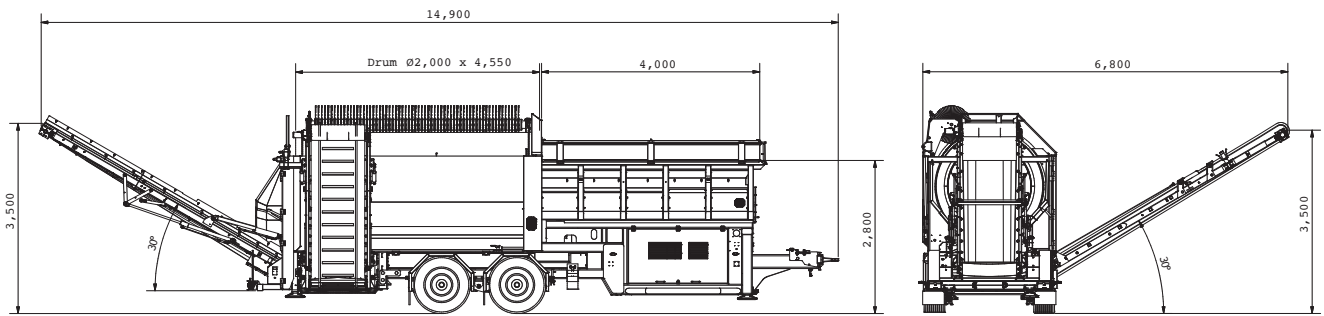

3,500 mm
discharge
height

4,000 mm
hopper width,
6 m³ capacity

Low-noise,
powerful
drum drive

Also available:

Purely
electric drive

Hybrid drive
(diesel/electric)

Stationary
machine

www.siebotec.com

Chassis

Admissible total weight 16,000 kg
 Pintle hitch 40 and 50 mm

Outer dimensions (transport)

Machine length 11,000 mm
 Machine width 2,550 mm
 Machine height 4,000 mm

Hopper

Capacity approx. 6 m³
 Height 2,800 mm
 Width 4,000 mm

Drum

Length 4,550 mm
 Diameter 2,000 mm

Conveyor belts

Fine grain belt length 7,200 mm
 Fine grain belt width 1,000 mm
 Discharge height (30°) 3,500 mm
 Coarse grain belt length 5,500 mm
 Coarse grain belt width 1,000 mm
 Discharge height (30°) 3,500 mm

Machine length	12,000 mm
Machine width	2,550 mm
Machine height	4,000 mm

Hopper

Capacity	approx. 6.5 m ³
Height	2,830 mm
Width	4,000 mm

Drum

Length	5,500 mm
Diameter	2,200 mm

Conveyor belts

Fine grain belt length	7,200 mm
Fine grain belt width	1,000 mm
Discharge height (30°)	3,500 mm
Coarse grain belt length	5,500 mm
Coarse grain belt width	1,000 mm
Discharge height (30°)	3,500 mm