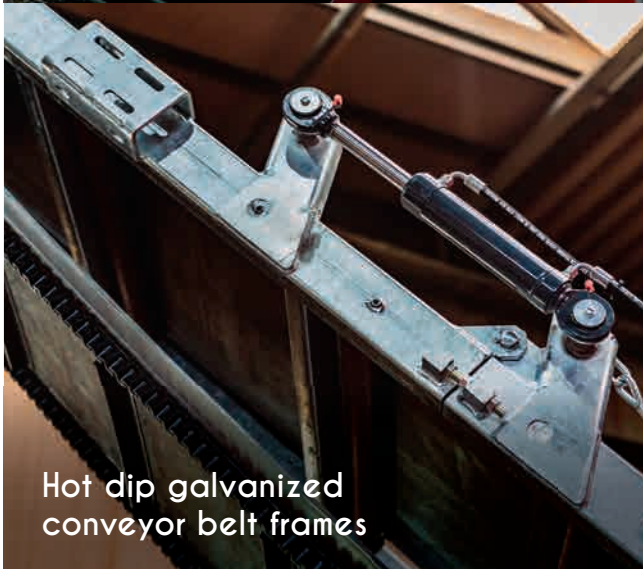

Benefits of our “Siebo” machines

Brush