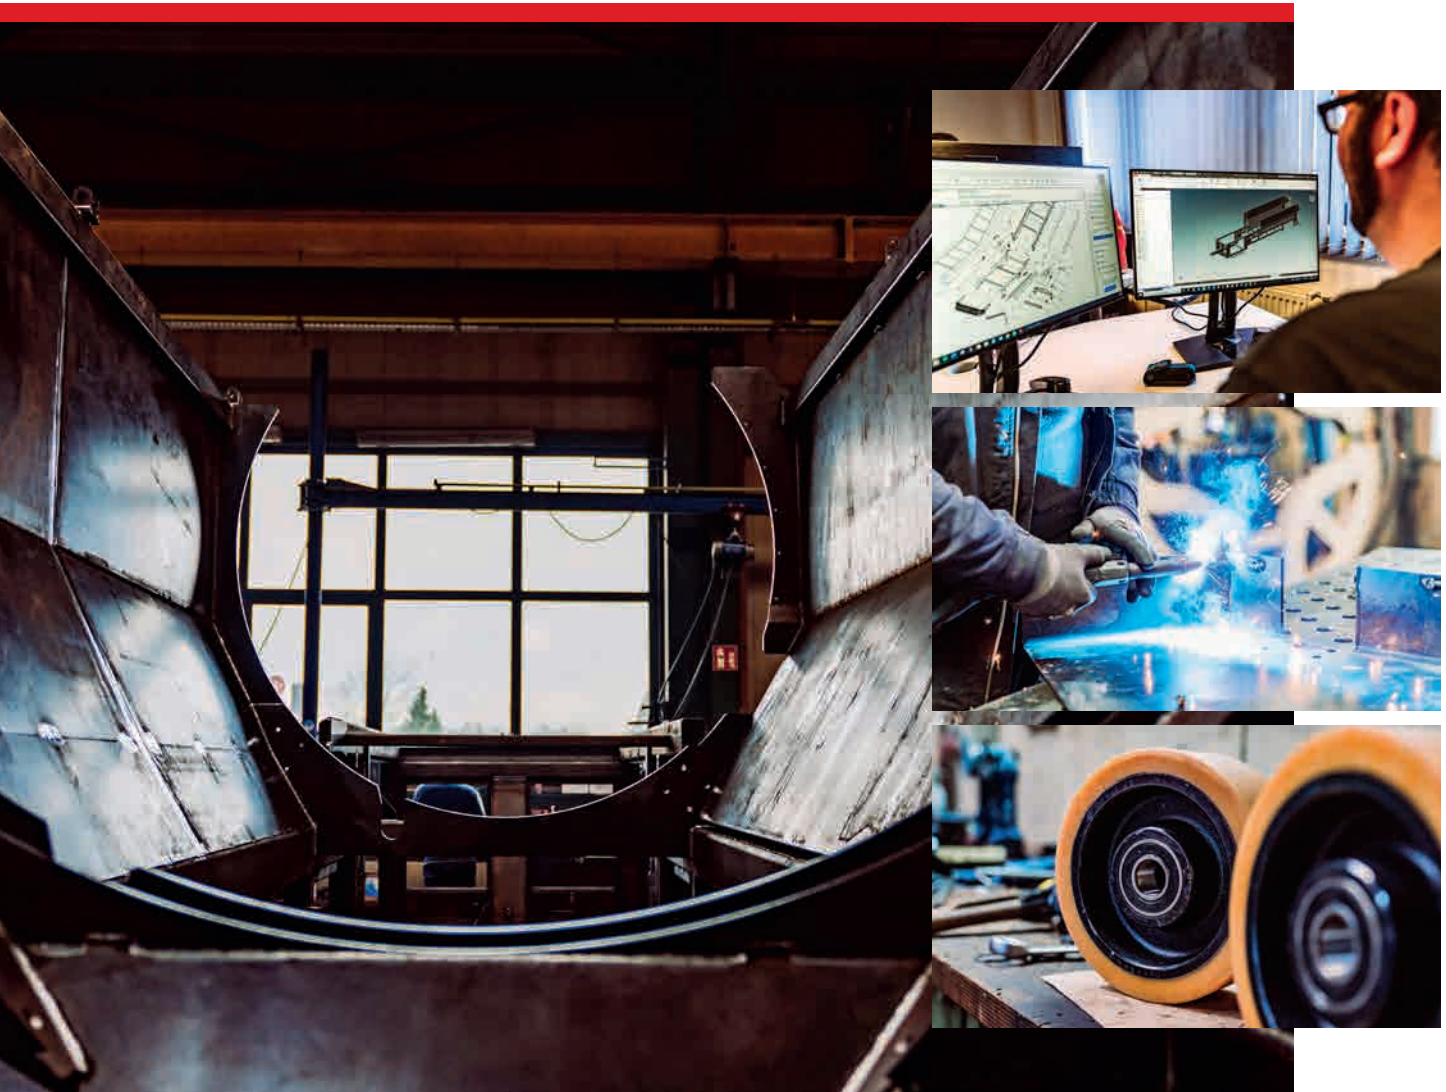

SieboTec

The machine's manufacturer SieboTec is located in the heart of Westphalia, Germany where high-quality steel is processed into innovative **trommel screens** that are in demand worldwide.

The idea of SieboTec is sustainability with the production "Made in Germany" and during

the machine's life, outstanding user-friendliness, low service- and maintenance-costs as well as extremely low fuel consumption.

With decades of experience within the industry our team always puts the customers and their demands first.