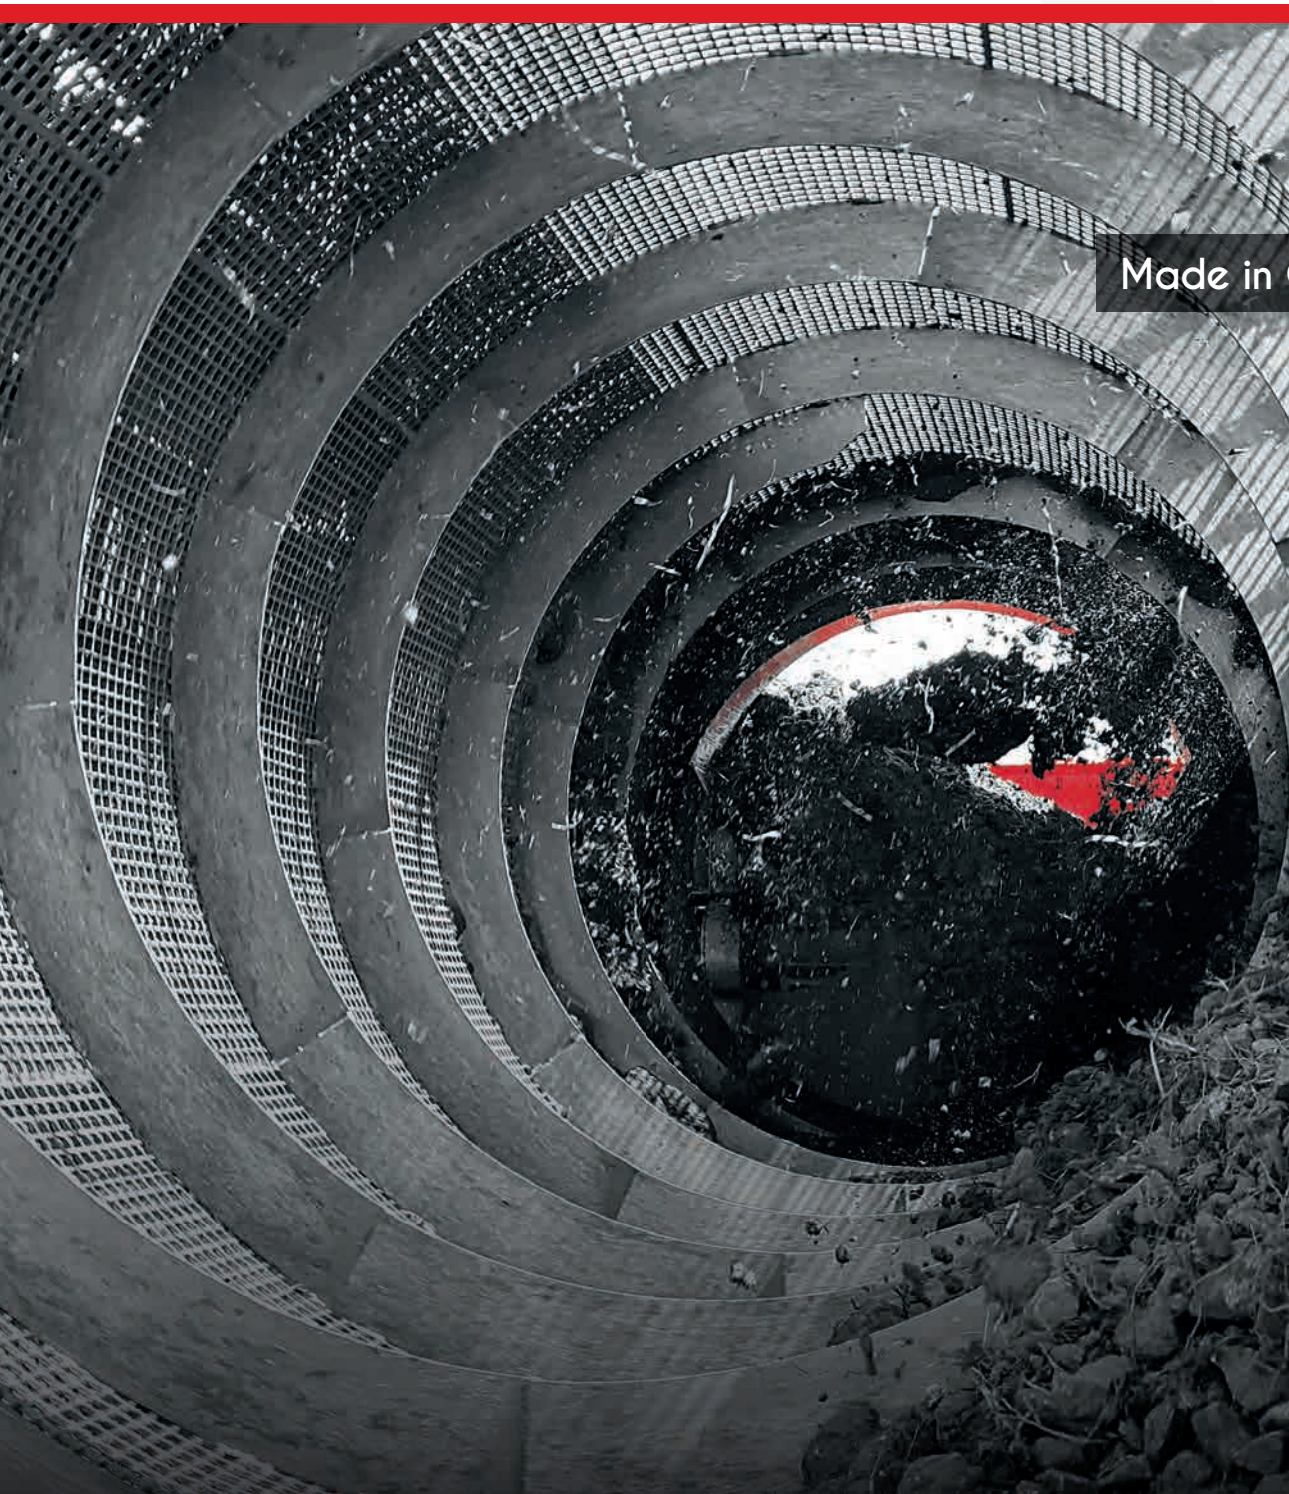

SieboTec

We love to screen

Made in Germany

Trommel screens

SieboTec

The machine's manufacturer SieboTec is located in the heart of Westphalia, Germany where high-quality steel is processed into innovative **trommel screens** that are in demand worldwide.

The idea of SieboTec is sustainability with the production "Made in Germany" and during

the machine's life, outstanding user-friendliness, low service- and maintenance-costs as well as extremely low fuel consumption.